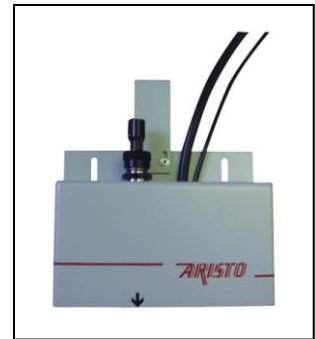

CUTTING ACCESSORIES

ARISTO

Plotter Models: Liberty, CL, SL Series
Head Types: Standard, Pneumatic

KNIFE TYPE	DESCRIPTION	ARTICLE NUMBER	Price in US\$ per piece	
			ORIGINAL	*QUANT.
TYPE 1 (No.42)	 knife single-edge 35/45° standard vinyl, small graphics	ME020042	28.00	26.00
TYPE 1 S (No.42 S)	 knife single-edge 30/60° soft thick materials, stencil mask, cork, through cutting	ME020042S	28.00	26.00
TYPE 2 (No.43)	 knife double-edge 30/40° standard vinyl, reflective sheeting	ME020043S	28.00	26.00
TYPE 2 S (No.43 S) 999529	 knife double-edge 26/40° dense materials, reflective sheeting, through cutting	ME020045S	28.00	26.00
TYPE 3 (No.44)	 knife single-edge 16/30° masking film	ME020044	28.00	26.00
TYPE 4 999 530	 knife double edge 26/54° die cutting, reflective sheeting, carton	ME020046	28.00	26.00